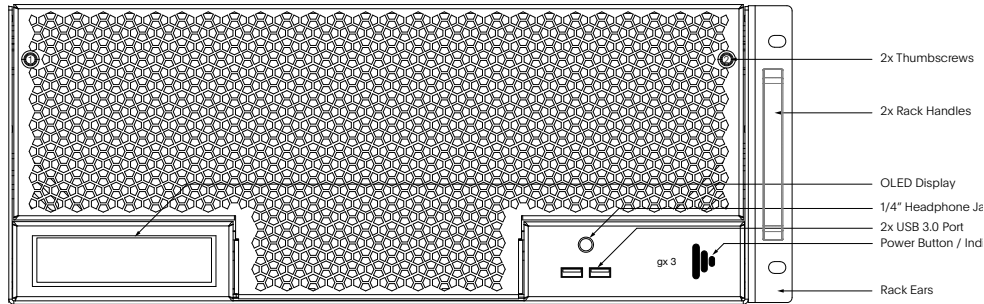

Bundled accessories

- Keyboard
- Mouse
- Power Cable (Plug-True1)
- Hardware Guide

Optional accessories

- Rack slides

Upgrades

(AS - At Sale, F - Field)

- Storage Upgrade 7.68TB ^{AS, F}
- Storage Upgrade 15.35TB ^{AS, F}

Software

- Notch Playback Licence (2 years)

Physical specifications

Packed Dimensions:	W	H	D
	711mm 28"	508mm 20"	737mm 29"
Unit Dimensions:	W	H	D
	445mm 17.52"	178mm 7"	593mm 23.35"
Unit + Rack Handles	W	D	
	483mm 19"	621mm 24.45"	
Rack Depth:			D
			585mm 23.03"
Unit Weight:	14.4 kg		
	31.75 lbs		
Packed Unit Weight:	20.46 kg		
	45.1 lbs		