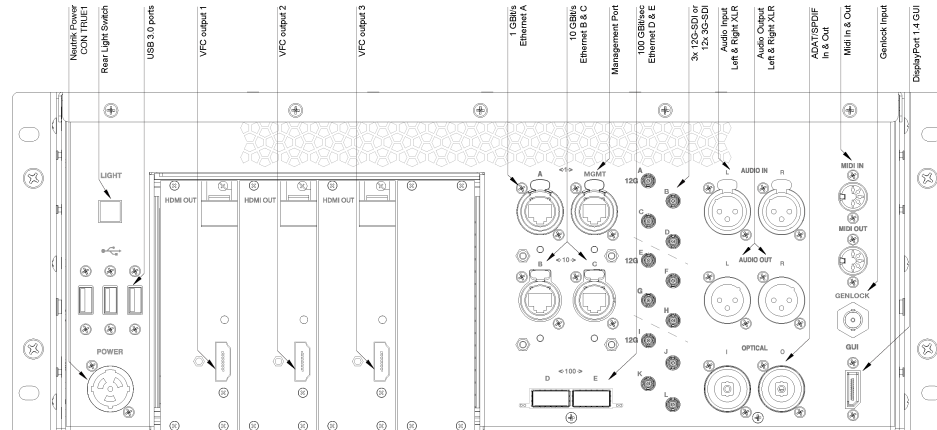

Software

- Notch Playback Licence (2 years)

Physical specifications

Packed Dimensions:	W	H	D
	711mm 28"	508mm 20"	737mm 29"
Unit Dimensions:	W	H	D
	445mm 17.52"	178mm 7"	593mm 23.35"
Unit + Rack Handles	W	D	
	483mm 19"	621mm 24.45"	
Rack Depth:			D
			585mm 23.03"
Unit Weight:	14.4 kg		
	31.75 lbs		
Packed Unit Weight:	20.46 kg		
	45.1 lbs		

Hardware specifications

Voltage: 100-240V, 50-60Hz
Power Connection: Neutrik powerCON True1
Power Consumption Peak: 700 W
Heat Dissipation Peak: 2,388 BTU/hr
Max decibel rating: 56dB

Environmental Tolerances:
Temperature: 5-35°C (40°-95°F)
Humidity: 5%-95% (non-condensing)
Altitude: 0-2700m (0-8850 ft)

Operating System: Windows 10 Enterprise SAC
OS: 2x 256GB SSD
Storage: 3.84TB SSD (default)

System connectivity I/O

Video Output:

1x DisplayPort 1.4 (GUI)
3x VFC Output Slots
Ships standard with HDMI 2.0 VFC cards

Different Video Format Conversion Cards also available, refer to VFC specifications

Video Input:

3x 12G inputs or 12x 3G inputs
(HD-BNC connectors)

Audio:

Balanced XLR (circular 3-pin connector) - 2x in, 2x out
Analogue (1/4 headphone jack) - 1x in