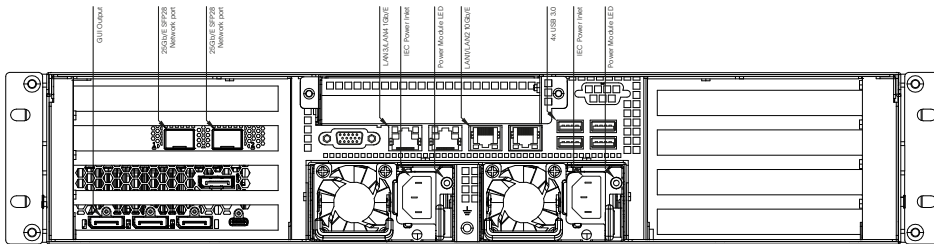

rx specs

Hardware specifications

Voltage: 100-240VAC,
50-60Hz*

Power Consumption:
2000W

Operating System:
Windows® 10 IoT Enterprise
SAC

Environmental Tolerances:
Temperature: 5-30°C
(40°-86°F)
Humidity: 20%-80%
(non-condensing)
Altitude: 0-8850 ft (0-2700m)

Mounting System:
2U 19" rack mount

Media Storage:
1x 1.92TB Internal NVMe SSD

Secondary Expandable Storage:
Up to 8x 2.5" SATA/SAS HDD

System connectivity I/O

Video Output:
1x Displayport 1.4 (GUI)

General Network:
2x 1Gb/sec Ethernet
2x 10Gb/sec Ethernet

High Speed Network:
2x 25Gb/sec Ethernet

Data/Peripherals:
4x USB 3.0

* for countries with variable power supply we recommend a UPS to provide a consistent voltage