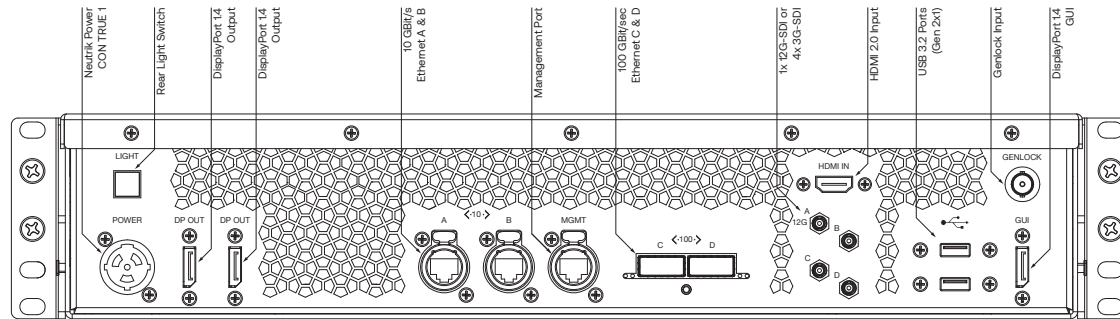

Storage: 1.92TB Removable NVMe SSD (default)

Memory: 64GB RAM (4x 16GB)

SYSTEM CONNECTIVITY I/O

Video Output:

- 1x DisplayPort 1.4 (GUI)
- 2x DisplayPort 1.4 (Outputs)

Video Input: Up to 1x 4K DCI input or 4x Full-HD inputs via: