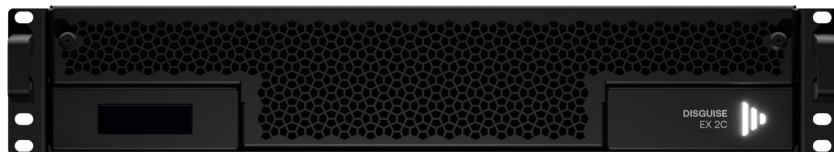

EX 2C

THE GATEWAY TO DISGUISE

The EX 2C has been designed to provide live events and experiences with a compact yet powerful pre-rendered video playback solution, unlocking the gateway to the most advanced live visual experience platform in the world.

*support for server racks with square holes (9.5mm), circle holes (7.1mm) and threaded holes (up to 7.1mm).

UPGRADES

(AS - At Sale, F - Field)

- Storage Upgrade 3.84TB ^{AS, F}
- Storage Upgrade 7.68TB ^{AS, F}
- Storage Upgrade 15.36TB ^{AS, F}
- Storage Upgrade 30TB ^{AS, F}

Storage: 1.92TB Removable NVMe SSD (default)

Memory: 64GB RAM (4x 16GB)

SYSTEM CONNECTIVITY I/O

Video Output:

- 1x DisplayPort 1.4 (GUI)
- 2x DisplayPort 1.4 (Outputs)

Video Input: Up to 1x 4K DCI input or 4x Full-HD inputs via: